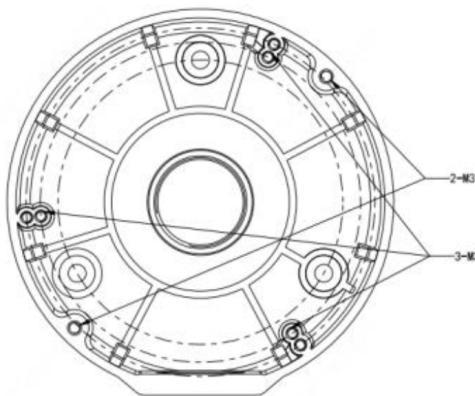

Bracket	
Dimensions	Ø 108.6 x 36mm
Weight	0.2kg
Material	Aluminum alloy

Used for:
INLGTO4IRWFB

Optional

XLGJB03-G-BK
Junction Box

*Design and specifications are subjects to change without notice.