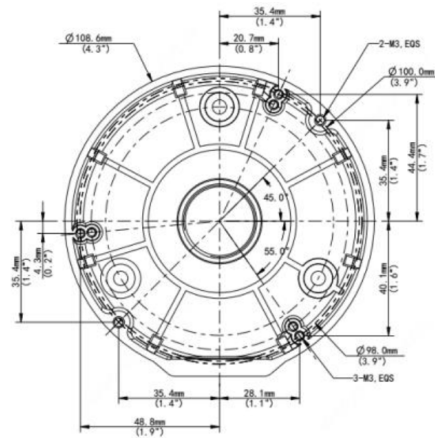

Bracket	
Dimensions	Ø 108.6 x 36mm
Weight	0.2kg
Material	Aluminum alloy

Used for:
INLGTO4IRWFB

Optional

XLGJB03-G-BK
Junction Box

*Design and specifications are subjects to change without notice.