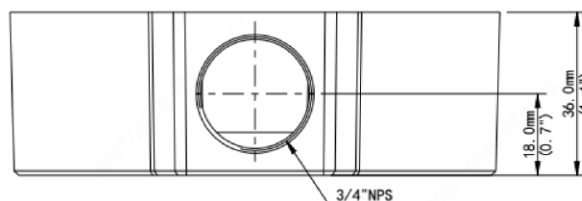

Bracket	
Dimensions	Ø 108.6 x 36mm
Weight	0.2kg
Material	Aluminum alloy

Used for:
INLGTO4IRWFB

Optional

XLGJB03-G-BK
Junction Box

*Design and specifications are subjects to change without notice.